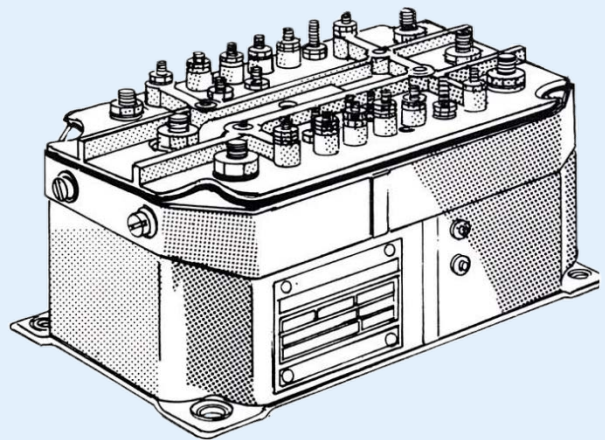

Sil-Met™ REPAIR SOLUTIONS CONTACTS & RELAY ASSEMBLIES

FOR THE REGIONAL COMMUTER AND MAJOR AIRLINES

HAMILTON/SUNDSTRAND
914F567-SERIES POWER RELAY

CABLES

MOVABLE CONTACT

CONTACTS

FAA AND AIRLINE APPROVED REPAIR PROCESS FOR INDIVIDUAL CONTACTS AND RELAY ASSEMBLIES