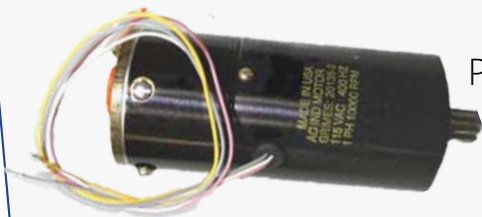

## HONEYWELL

Landing Light Motor Support  
For Boeing B737 NG-Family

Overhauled units  
shipped with  
8130-3/EASA  
Form 1 tags

Fitted to Honeywell Landing Light  
NHA: 45-0351

PN: 46-2788-3

### Landing Light Motor Support For Boeing MD-88 ▪ MD-90

PN: 20135-2

Fitted to Honeywell Landing Light NHA: 45-0057