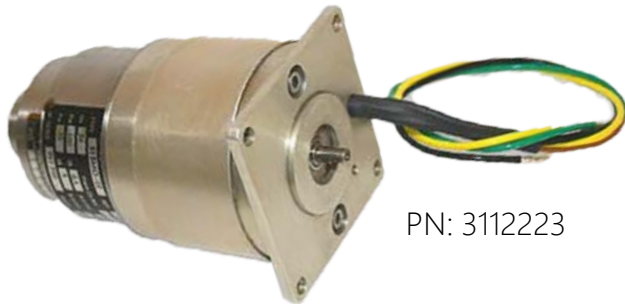

**ROSEMOUNT®**

Windshield Wiper Motor Support  
For Boeing 737-NG

PN: 02311-0290-0002

Fitted to Wiper Motor Converter  
Assembly PNs: ▪ 2313M-347-4(LH)  
▪ 2313M-348-4 (RH)

**EATON**

Speed Brake Actuator Motor  
For Boeing B757 ▪ B767 ▪ B777

PNs:

- 684SC112-1
- 684SC112-3

Fitted to Speed Brake Actuator NHA:  
684D100-1, -3, -5, -7, -9, -11, -13, -15, -17

**ECE - Teleflex**

Landing Light Motor  
For Airbus A300-Series

PNs:

- 4195798
- 4387329

Fitted to Landing Light NHA:  
PNs 4191695 ▪ 4331772 ▪ 4315542

**Teleflex - Syneravia**

Windshield Wiper Motor for ATR 42/72

PN: 3112223

Fitted to Motor-Converter Gear Case NHA:  
4216016 (LH) ▪ 4216009 (RH)

Fan Motor Support for  
Champion TRUs/ Converters

PN: 2031526

Fitted to Converter/TRU NHA:  
PN 28VS200Y-4DH (for  
Bombardier DHC-8-100, -200, -300)

PN: 2652652

Fitted to NHA: PN 28VS100Y-  
10A, -10BPN, -10C  
(for ERJ/CRJ/Challenger)

**MICROPUMP®**

Micropump Motor  
For CRJ/Challenger