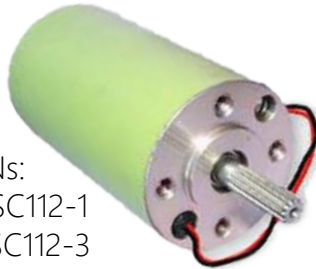

**ROSEMOUNT®**

Windshield Wiper Motor Support  
For Boeing 737-NG

PN: 02311-0290-0002

Fitted to Wiper Motor Converter  
Assembly PNs: ▪ 2313M-347-4(LH)  
▪ 2313M-348-4 (RH)

**EATON**

Speed Brake Actuator Motor  
For Boeing B757 ▪ B767 ▪ B777

PNs:

- 684SC112-1
- 684SC112-3

Fitted to Speed Brake Actuator NHA:  
684D100-1, -3, -5, -7, -9, -11, -13, -15, -17

**ECE - Teleflex**

Landing Light Motor  
For Airbus A300-Series

PNs:

- 4195798
- 4387329

Fitted to Landing Light NHA:  
PNs 4191695 ▪ 4331772 ▪ 4315542