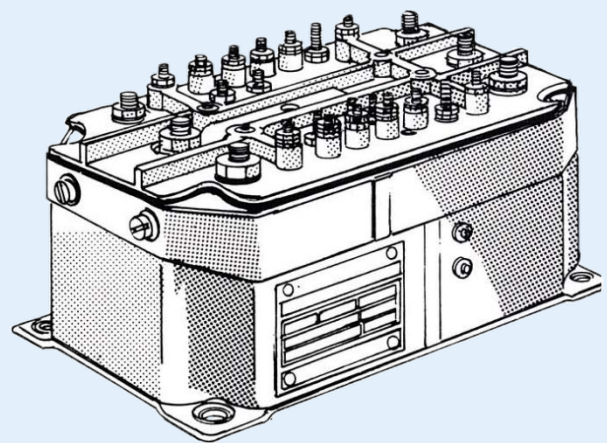

Sil-Met™ REPAIR SOLUTIONS CONTACTS & RELAY ASSEMBLIES

FOR THE REGIONAL COMMUTER AND MAJOR AIRLINES

HAMILTON/SUNDSTRAND
914F567-SERIES POWER RELAY

CABLES

MOVABLE CONTACT

CONTACTS

FAA AND AIRLINE APPROVED REPAIR PROCESS FOR INDIVIDUAL CONTACTS AND RELAY ASSEMBLIES