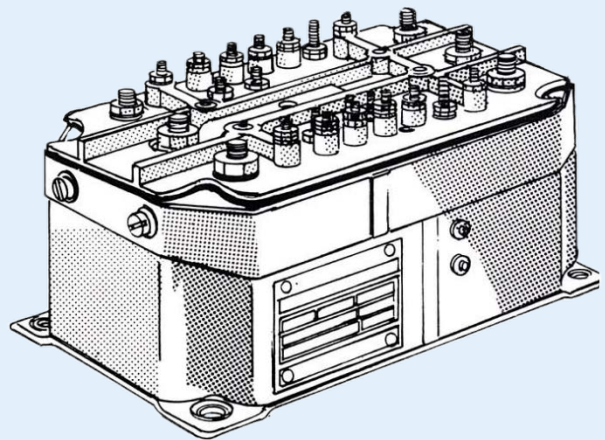

# Sil-Met™ REPAIR SOLUTIONS CONTACTS & RELAY ASSEMBLIES

FOR THE REGIONAL COMMUTER AND MAJOR AIRLINES

HAMILTON/SUNDSTRAND  
914F567-SERIES POWER RELAY

CABLES

MOVABLE CONTACT

CONTACTS

FAA AND AIRLINE APPROVED REPAIR PROCESS FOR INDIVIDUAL CONTACTS AND RELAY ASSEMBLIES