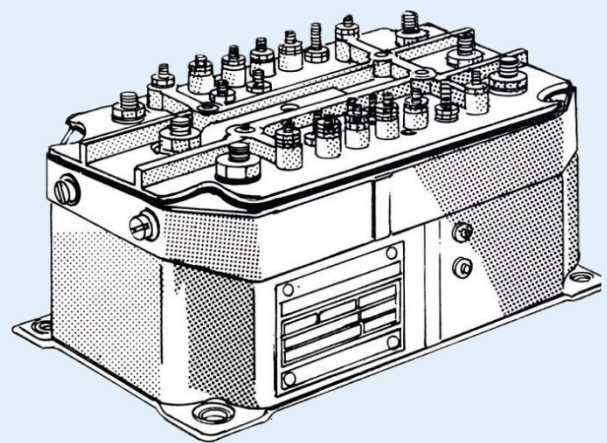

# Sil-Met™ REPAIR SOLUTIONS CONTACTS & RELAY ASSEMBLIES

FOR THE REGIONAL COMMUTER AND MAJOR AIRLINES

HAMILTON/SUNDSTRAND  
914F567-SERIES POWER RELAY

CABLES

MOVABLE CONTACT

CONTACTS

FAA AND AIRLINE APPROVED REPAIR PROCESS FOR INDIVIDUAL CONTACTS AND RELAY ASSEMBLIES