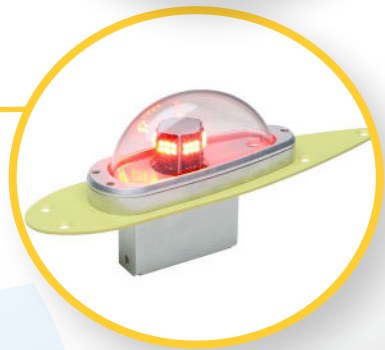

MAX CANDELA OUTPUT

860-574-8017
www.FlyWAT.com

210 Airport Drive East
Sebastian, FL 32958