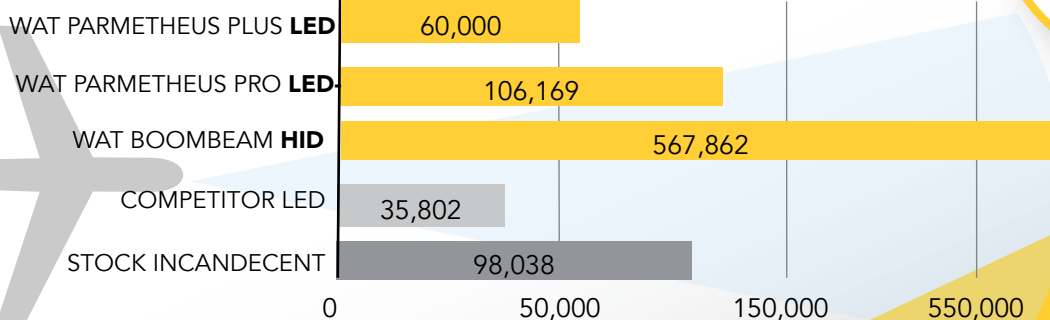

MAX CANDELA OUTPUT

860-574-8017
www.FlyWAT.com

210 Airport Drive East
Sebastian, FL 32958